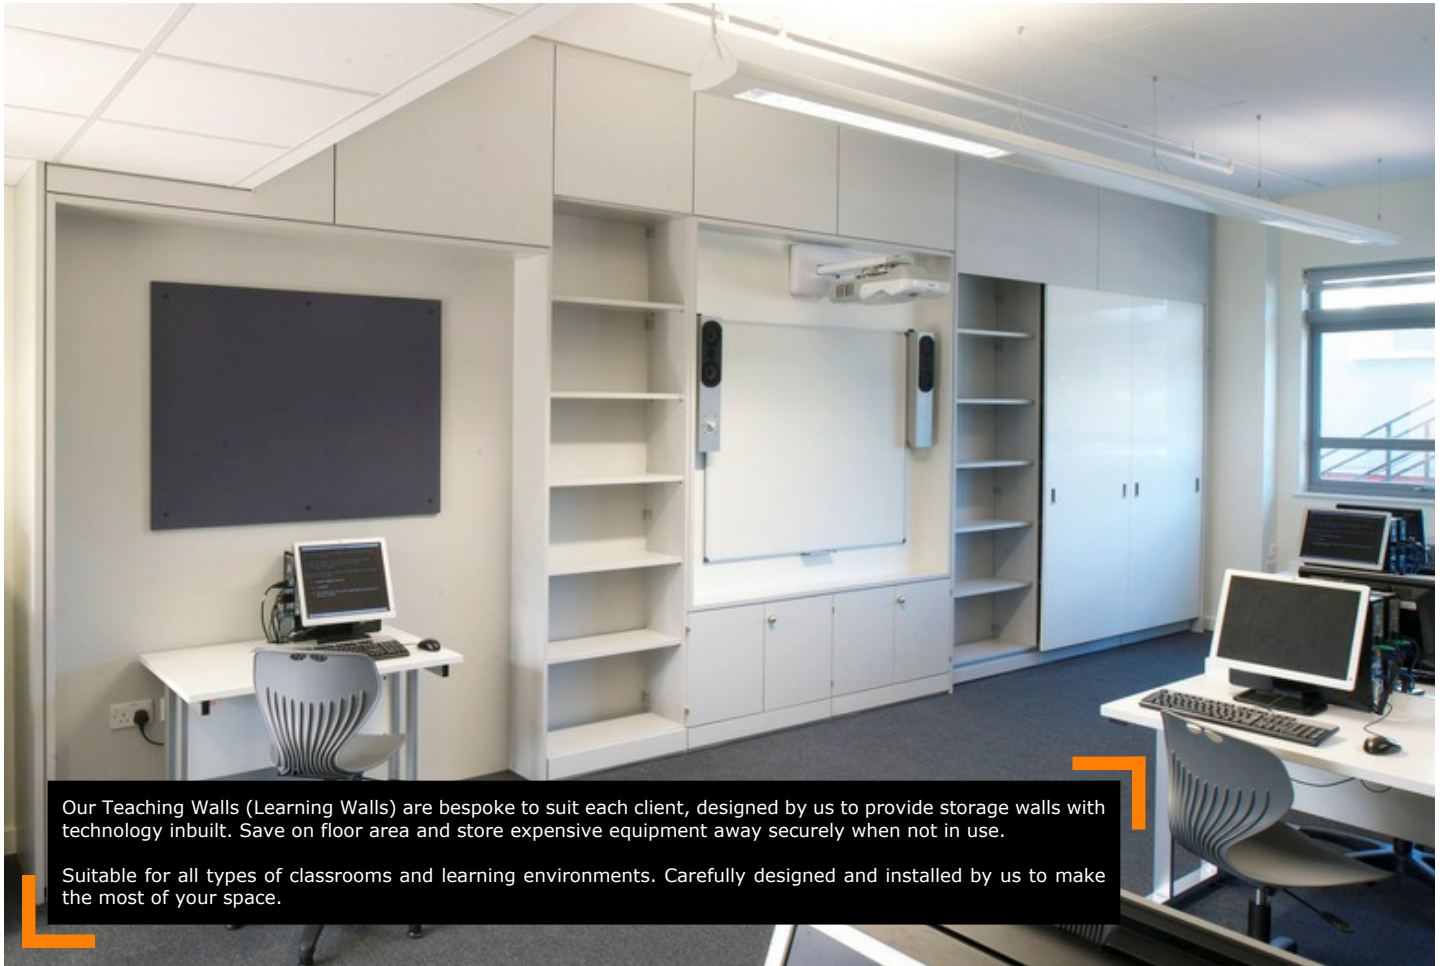

TEACHING WALLS

Our Teaching Walls (Learning Walls) are bespoke to suit each client, designed by us to provide storage walls with technology inbuilt. Save on floor area and store expensive equipment away securely when not in use.

Suitable for all types of classrooms and learning environments. Carefully designed and installed by us to make the most of your space.