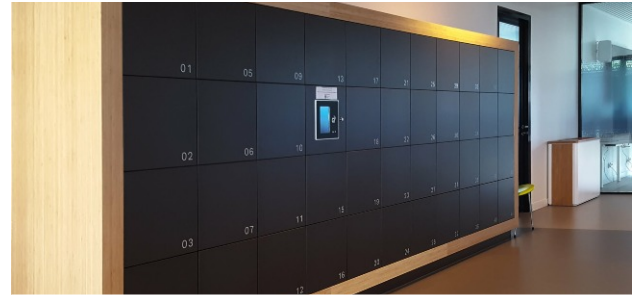

Ref: HL 2

SMART LOCKERS

Smart lockers provide storage facilities of the future, revolutionising the way employees secure their belongings.

They provide a fantastic addition to the workplace, providing the flexibility that aids working from home and the office.