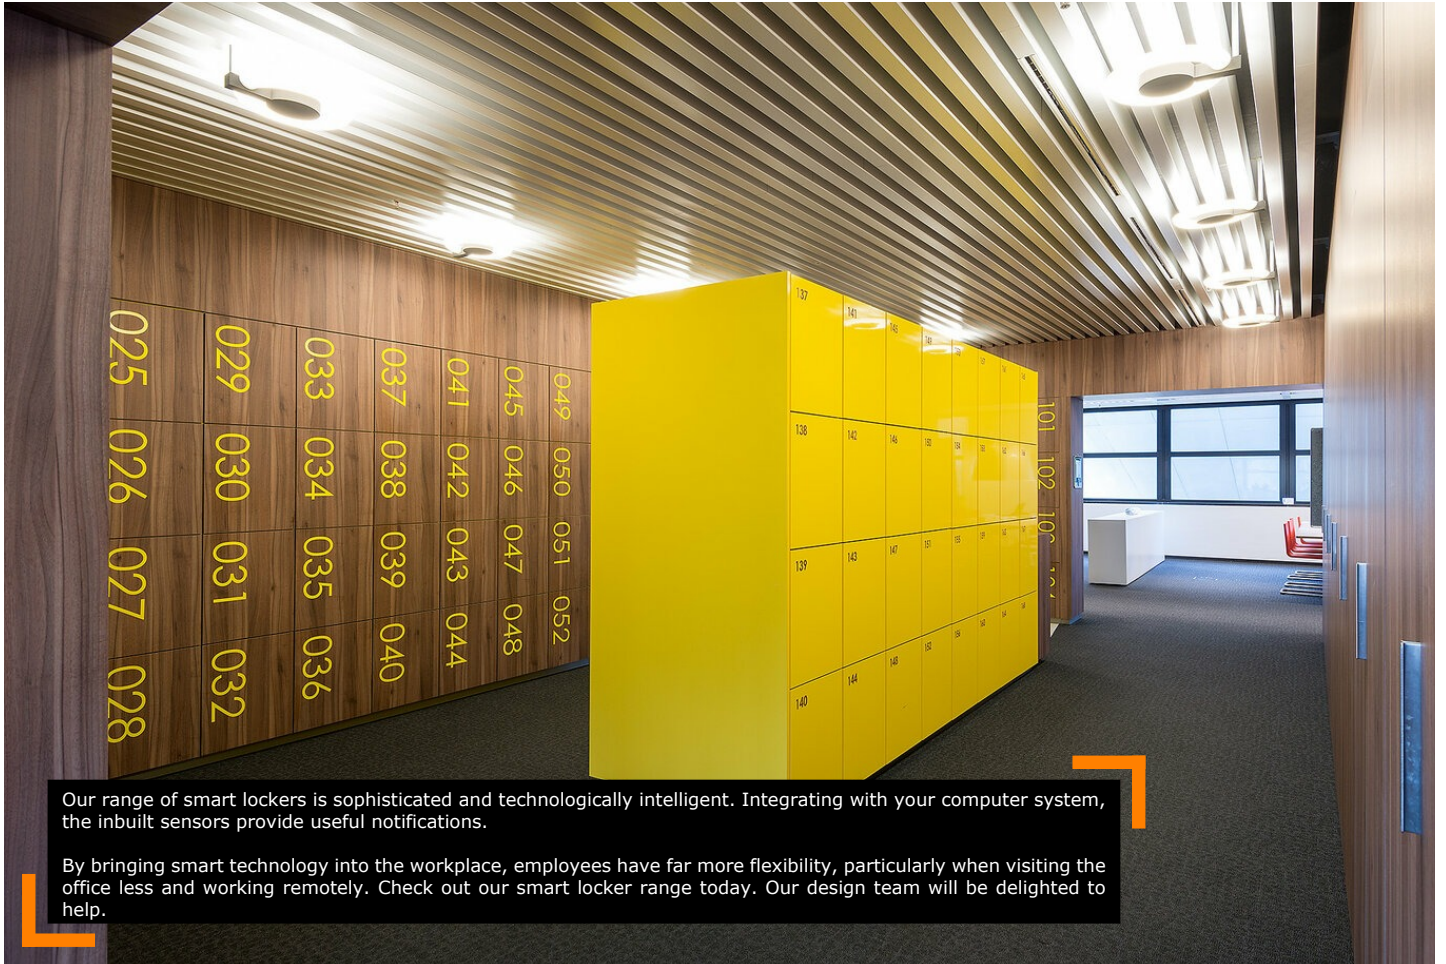

## **LOCKERS**

Lockers come in a range of materials such as steel and wire mesh. They are popular with clients from all sectors, including construction.

Show your staff you care by providing beautifully designed secure lockers.

# SMART LOCKERS

Our range of smart lockers is sophisticated and technologically intelligent. Integrating with your computer system, the inbuilt sensors provide useful notifications.

By bringing smart technology into the workplace, employees have far more flexibility, particularly when visiting the office less and working remotely. Check out our smart locker range today. Our design team will be delighted to help.

## **SMART LOCKERS**

Smart lockers provide storage facilities of the future, revolutionising the way employees secure their belongings.

They provide a fantastic addition to the workplace, providing the flexibility that aids working from home and the office.