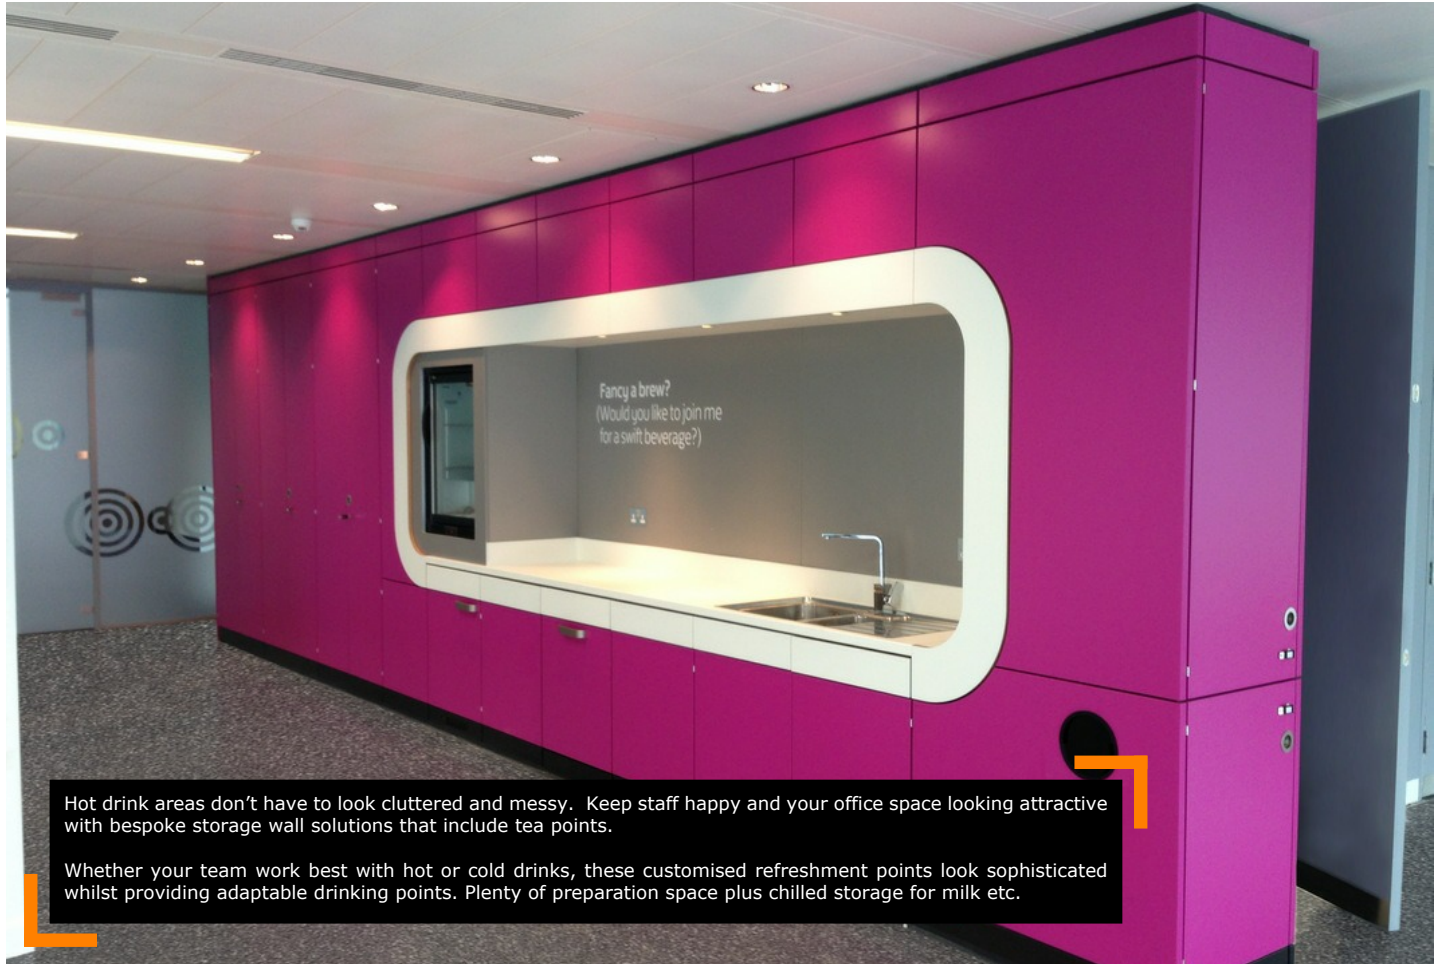

# SMART LOCKERS

Our range of smart lockers is sophisticated and technologically intelligent. Integrating with your computer system, the inbuilt sensors provide useful notifications.

By bringing smart technology into the workplace, employees have far more flexibility, particularly when visiting the office less and working remotely. Check out our smart locker range today. Our design team will be delighted to help.

## **SMART LOCKERS**

Smart lockers provide storage facilities of the future, revolutionising the way employees secure their belongings.

They provide a fantastic addition to the workplace, providing the flexibility that aids working from home and the office.

# TEAPOINTS

Hot drink areas don't have to look cluttered and messy. Keep staff happy and your office space looking attractive with bespoke storage wall solutions that include tea points.

Whether your team work best with hot or cold drinks, these customised refreshment points look sophisticated whilst providing adaptable drinking points. Plenty of preparation space plus chilled storage for milk etc.